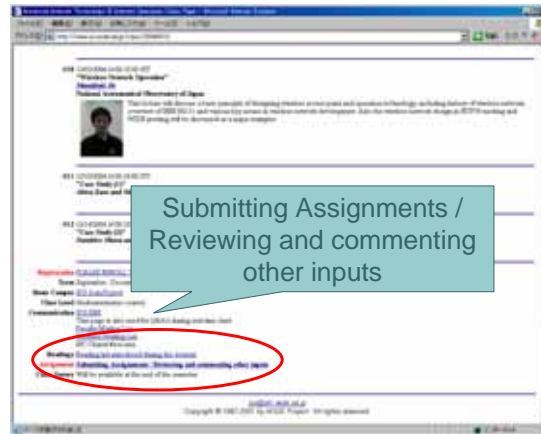

Submission of assignments

- <http://www.soi.wide.ad.jp/class/20040013>

Questions after the lecture

- E-mail:
  - 20040013_faculty@soi.wide.ad.jp
    (All the lecturers and SOI staff)
  - 20040013@soi.wide.ad.jp
    (All the lecturers & SOI staff & participants)
- BBS
  - <http://www.soi.wide.ad.jp/soi-asia/class_bbs/20040013/>